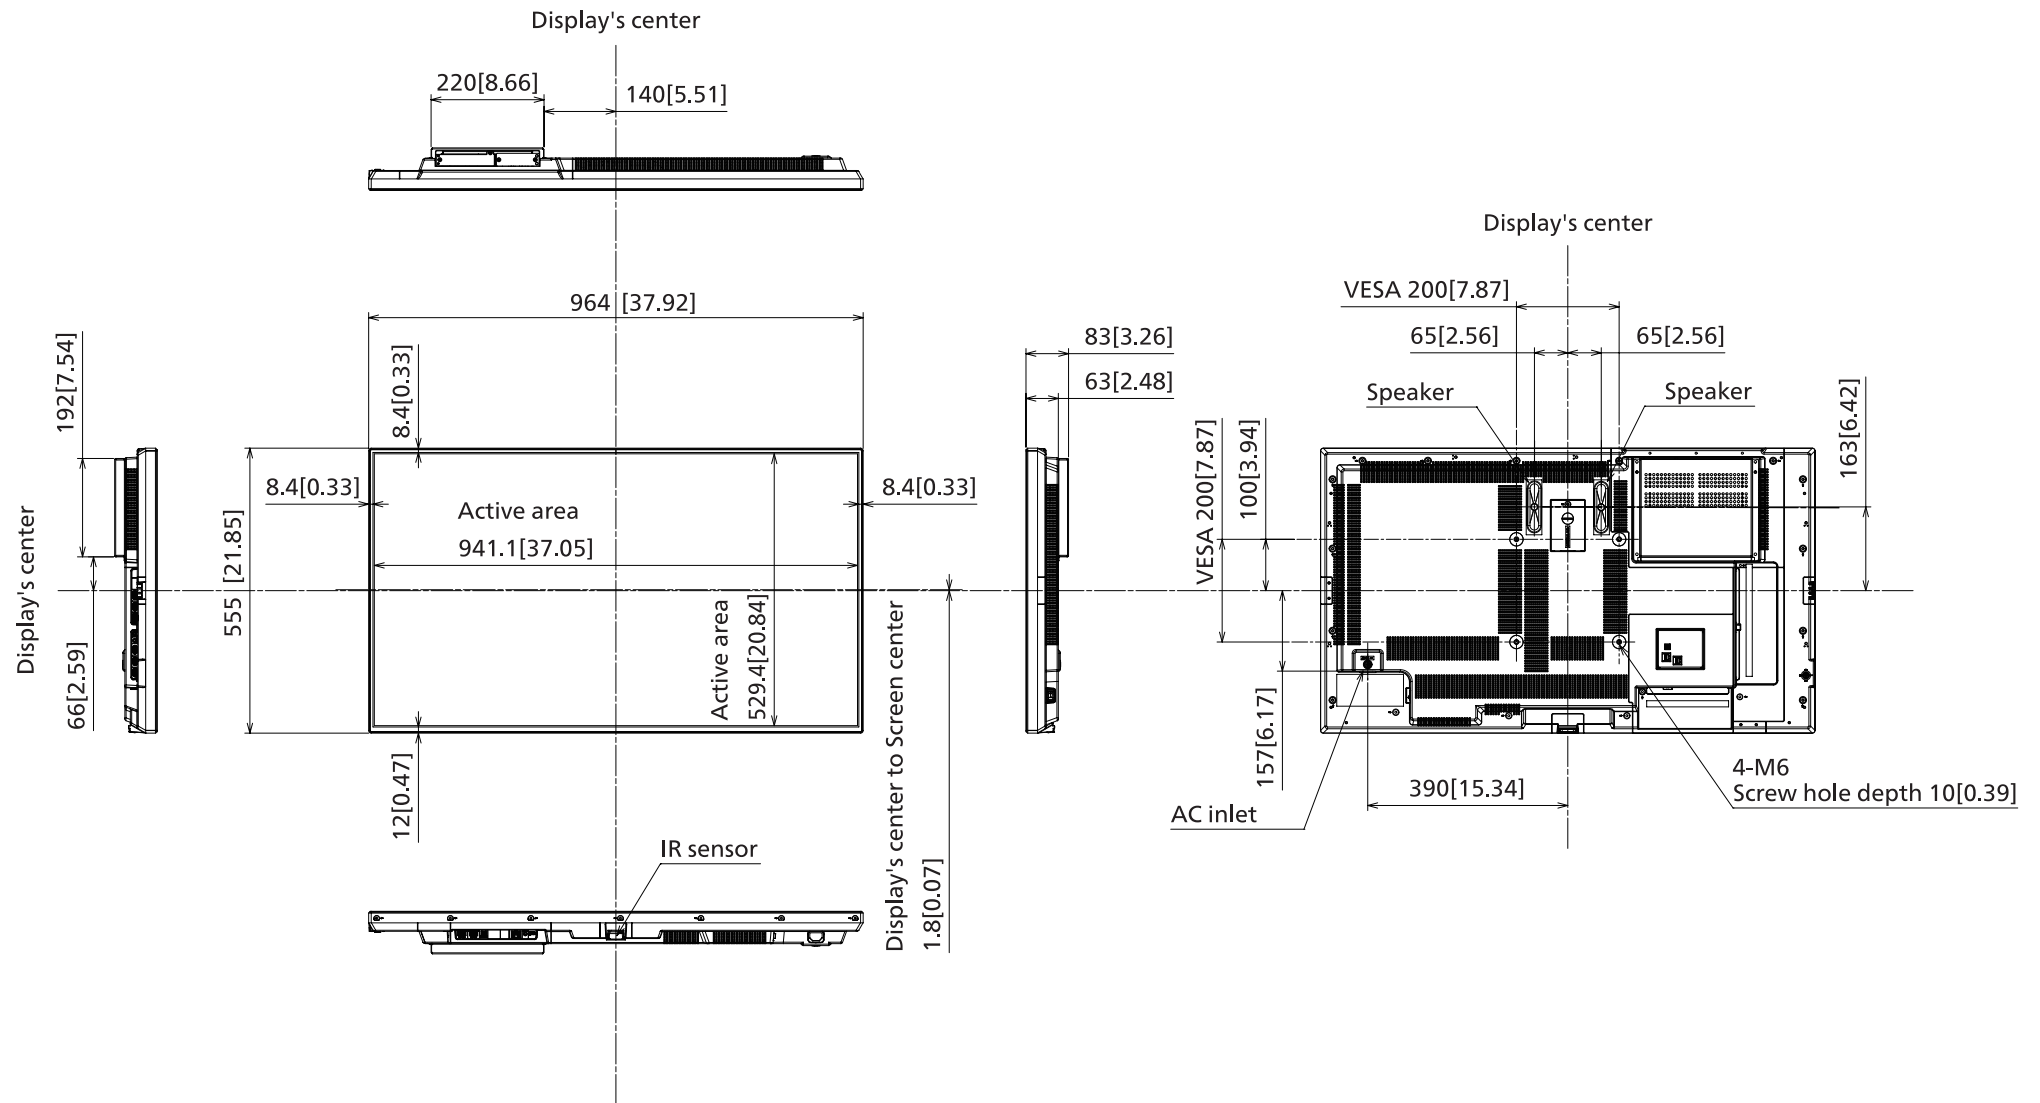

43-inch Class 4K UHD LCD Display

TH-43SQE2

27-Mar-2023
Unit : mm [inches]

Design and specification subject to change without notice.